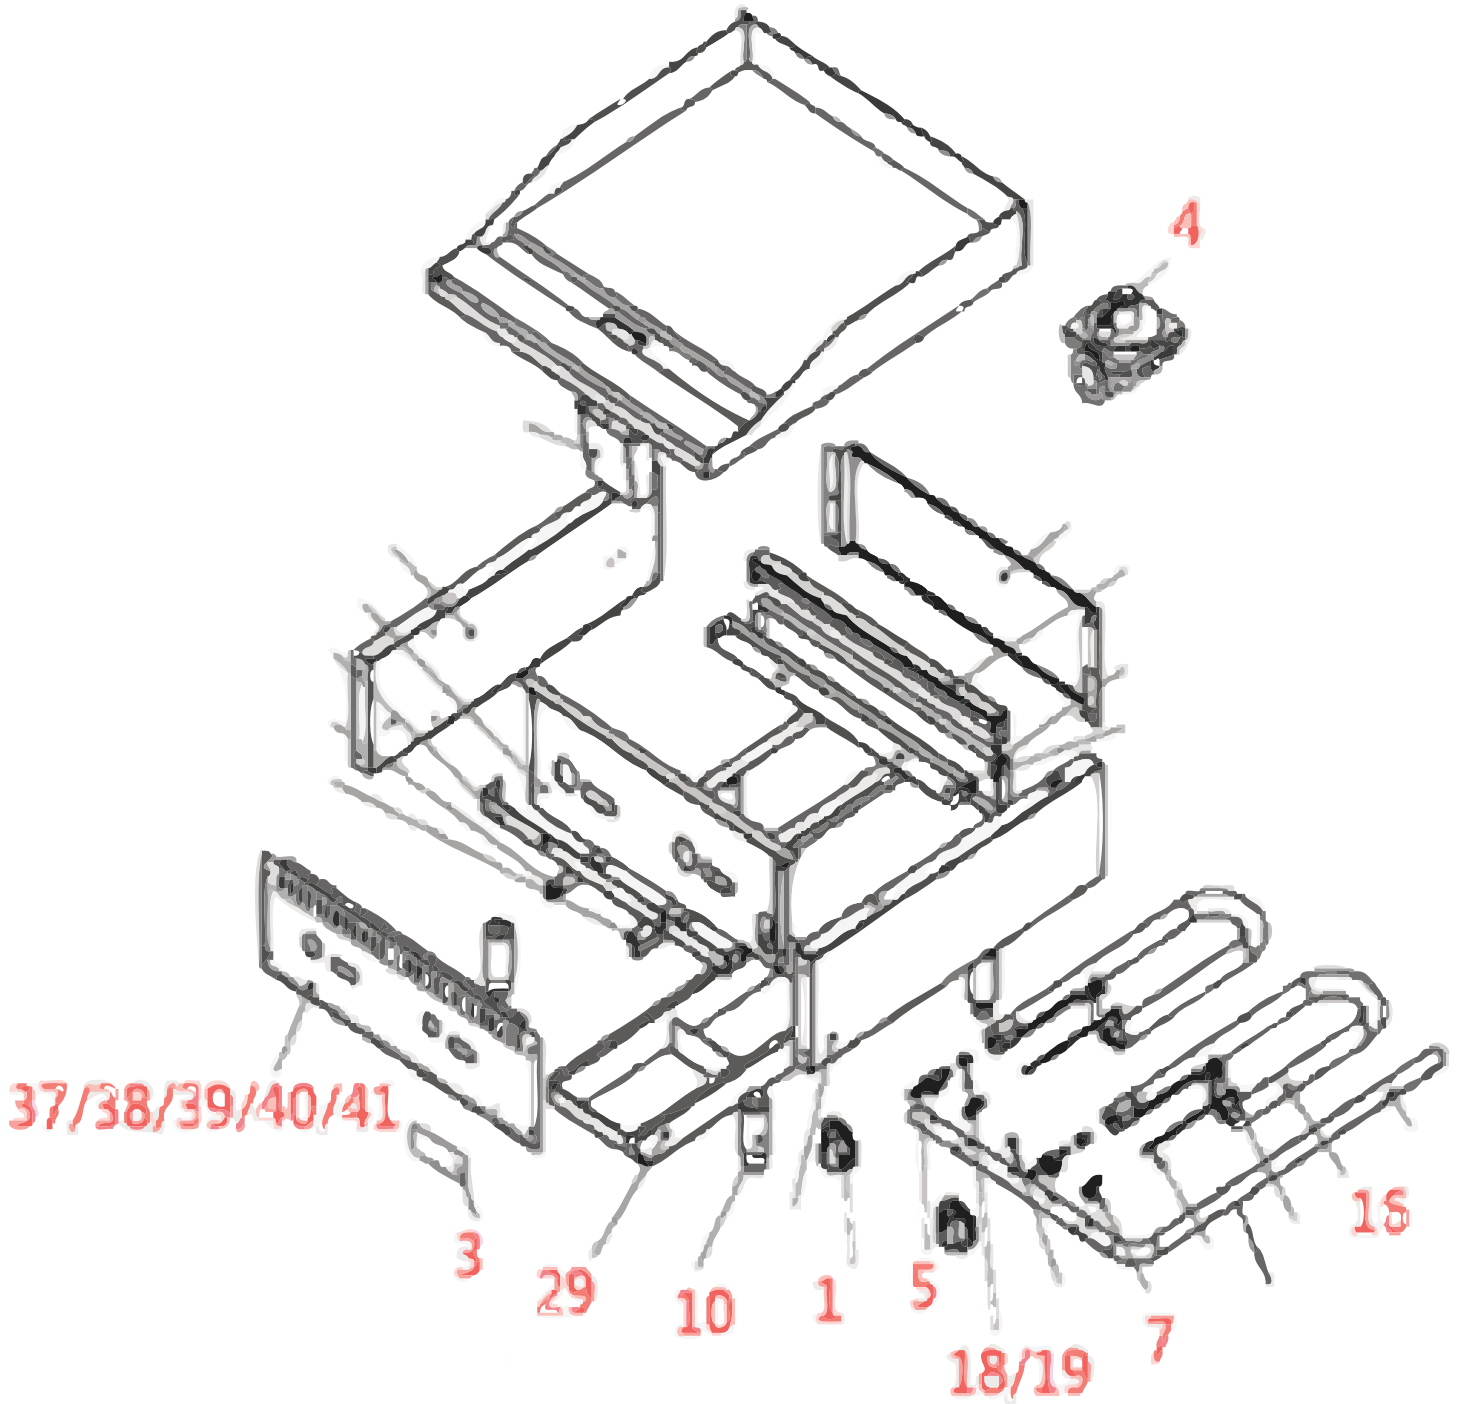

Parts Breakdown

Model CE-CN-G36-M 47375

Parts Breakdown

Model CE-CN-G36-M 47375

Item No.	Description	Position	Item No.	Description	Position	Item No.	Description	Position
AI771	Knob for 47375	1	AI751	Pilot Valve 1 to 1 (Griddle, CB) for 47375	7	AI768	Orifice - Griddle, Manual - L for 47375	19
AI772	Nameplate for 47375	3	AI752	4" Adjustable Leg for 47375	10	AI773	Grease Drawer for 47375	29
AI750	Regulator 4"/10" for 47375	4	AI753	"U" Burner-Griddle & C Broiler for 47375	16	AI774	Front Panel - 36" Griddle for 47375	39
AI767	Manual Gas Valve for 47375	5	AI756	Orifice - Griddle, Manual - Nat for 47375	18			